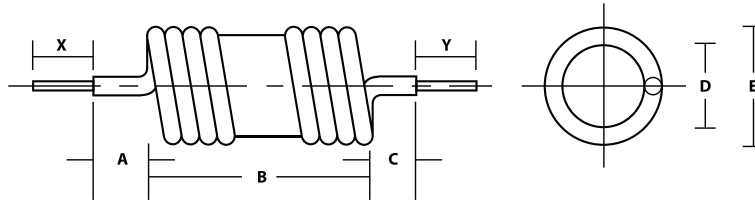

# COILED HOSE ORDER FORM

All ALTAFLUO products are available in coiled configurations. We will manufacture to your specifications. Please use this worksheet for ordering. You can also contact our sales department to discuss specific details of your application.

COIL TUBING	COIL DIMENSIONS	INNER TUBING	COIL CONFIGURATION
<b>OD</b> 1/4"                      3/8" 1/2" <input type="text"/> (specify)	<b>A</b> LEFT TAIL <input type="text"/>	Complete this section only if an inner tube is required. <b>OD</b> <input type="text"/> (specify)	If the coil configuration shown above is not suitable for your purposes, please submit a custom design. USE SHOWN CONFIGURATION CUSTOM DESIGN SUBMITTED
<b>WALL</b> .030"                      .062" <input type="text"/> (specify)	<b>B</b> RETRACTED LENGTH <input type="text"/>	<b>WALL</b> <input type="text"/> (specify)	
<b>MATERIAL</b> PTFE                      FEP PFA                        HP-PFA UHP-PFA                MFA PVDF	<b>C</b> RIGHT TAIL <input type="text"/>	<b>MATERIAL</b> PTFE FLEX <input type="text"/> (specify)	DRAWING NUMBER: <input type="text"/>
<b>COLOR</b> NATURAL <input type="text"/> (specify)	<b>SPECIFY ONE DIMENSION</b> D - COIL ID = <input type="text"/>	<b>COLOR</b> NATURAL <input type="text"/> (specify)	REVISION: <input type="text"/>
<b>TOTAL LENGTH</b> AS REQUIRED <input type="text"/> (specify)	RIGHT TAIL E - COIL OD = <input type="text"/>	<b>TOTAL LENGTH OF TUBE USED</b> As required <input type="text"/> (specify)	
		<b>X</b> EXTENSION OUT OF LEFT TAIL <input type="text"/>	
		<b>Y</b> EXTENSION OUT OF RIGHT TAIL <input type="text"/>	